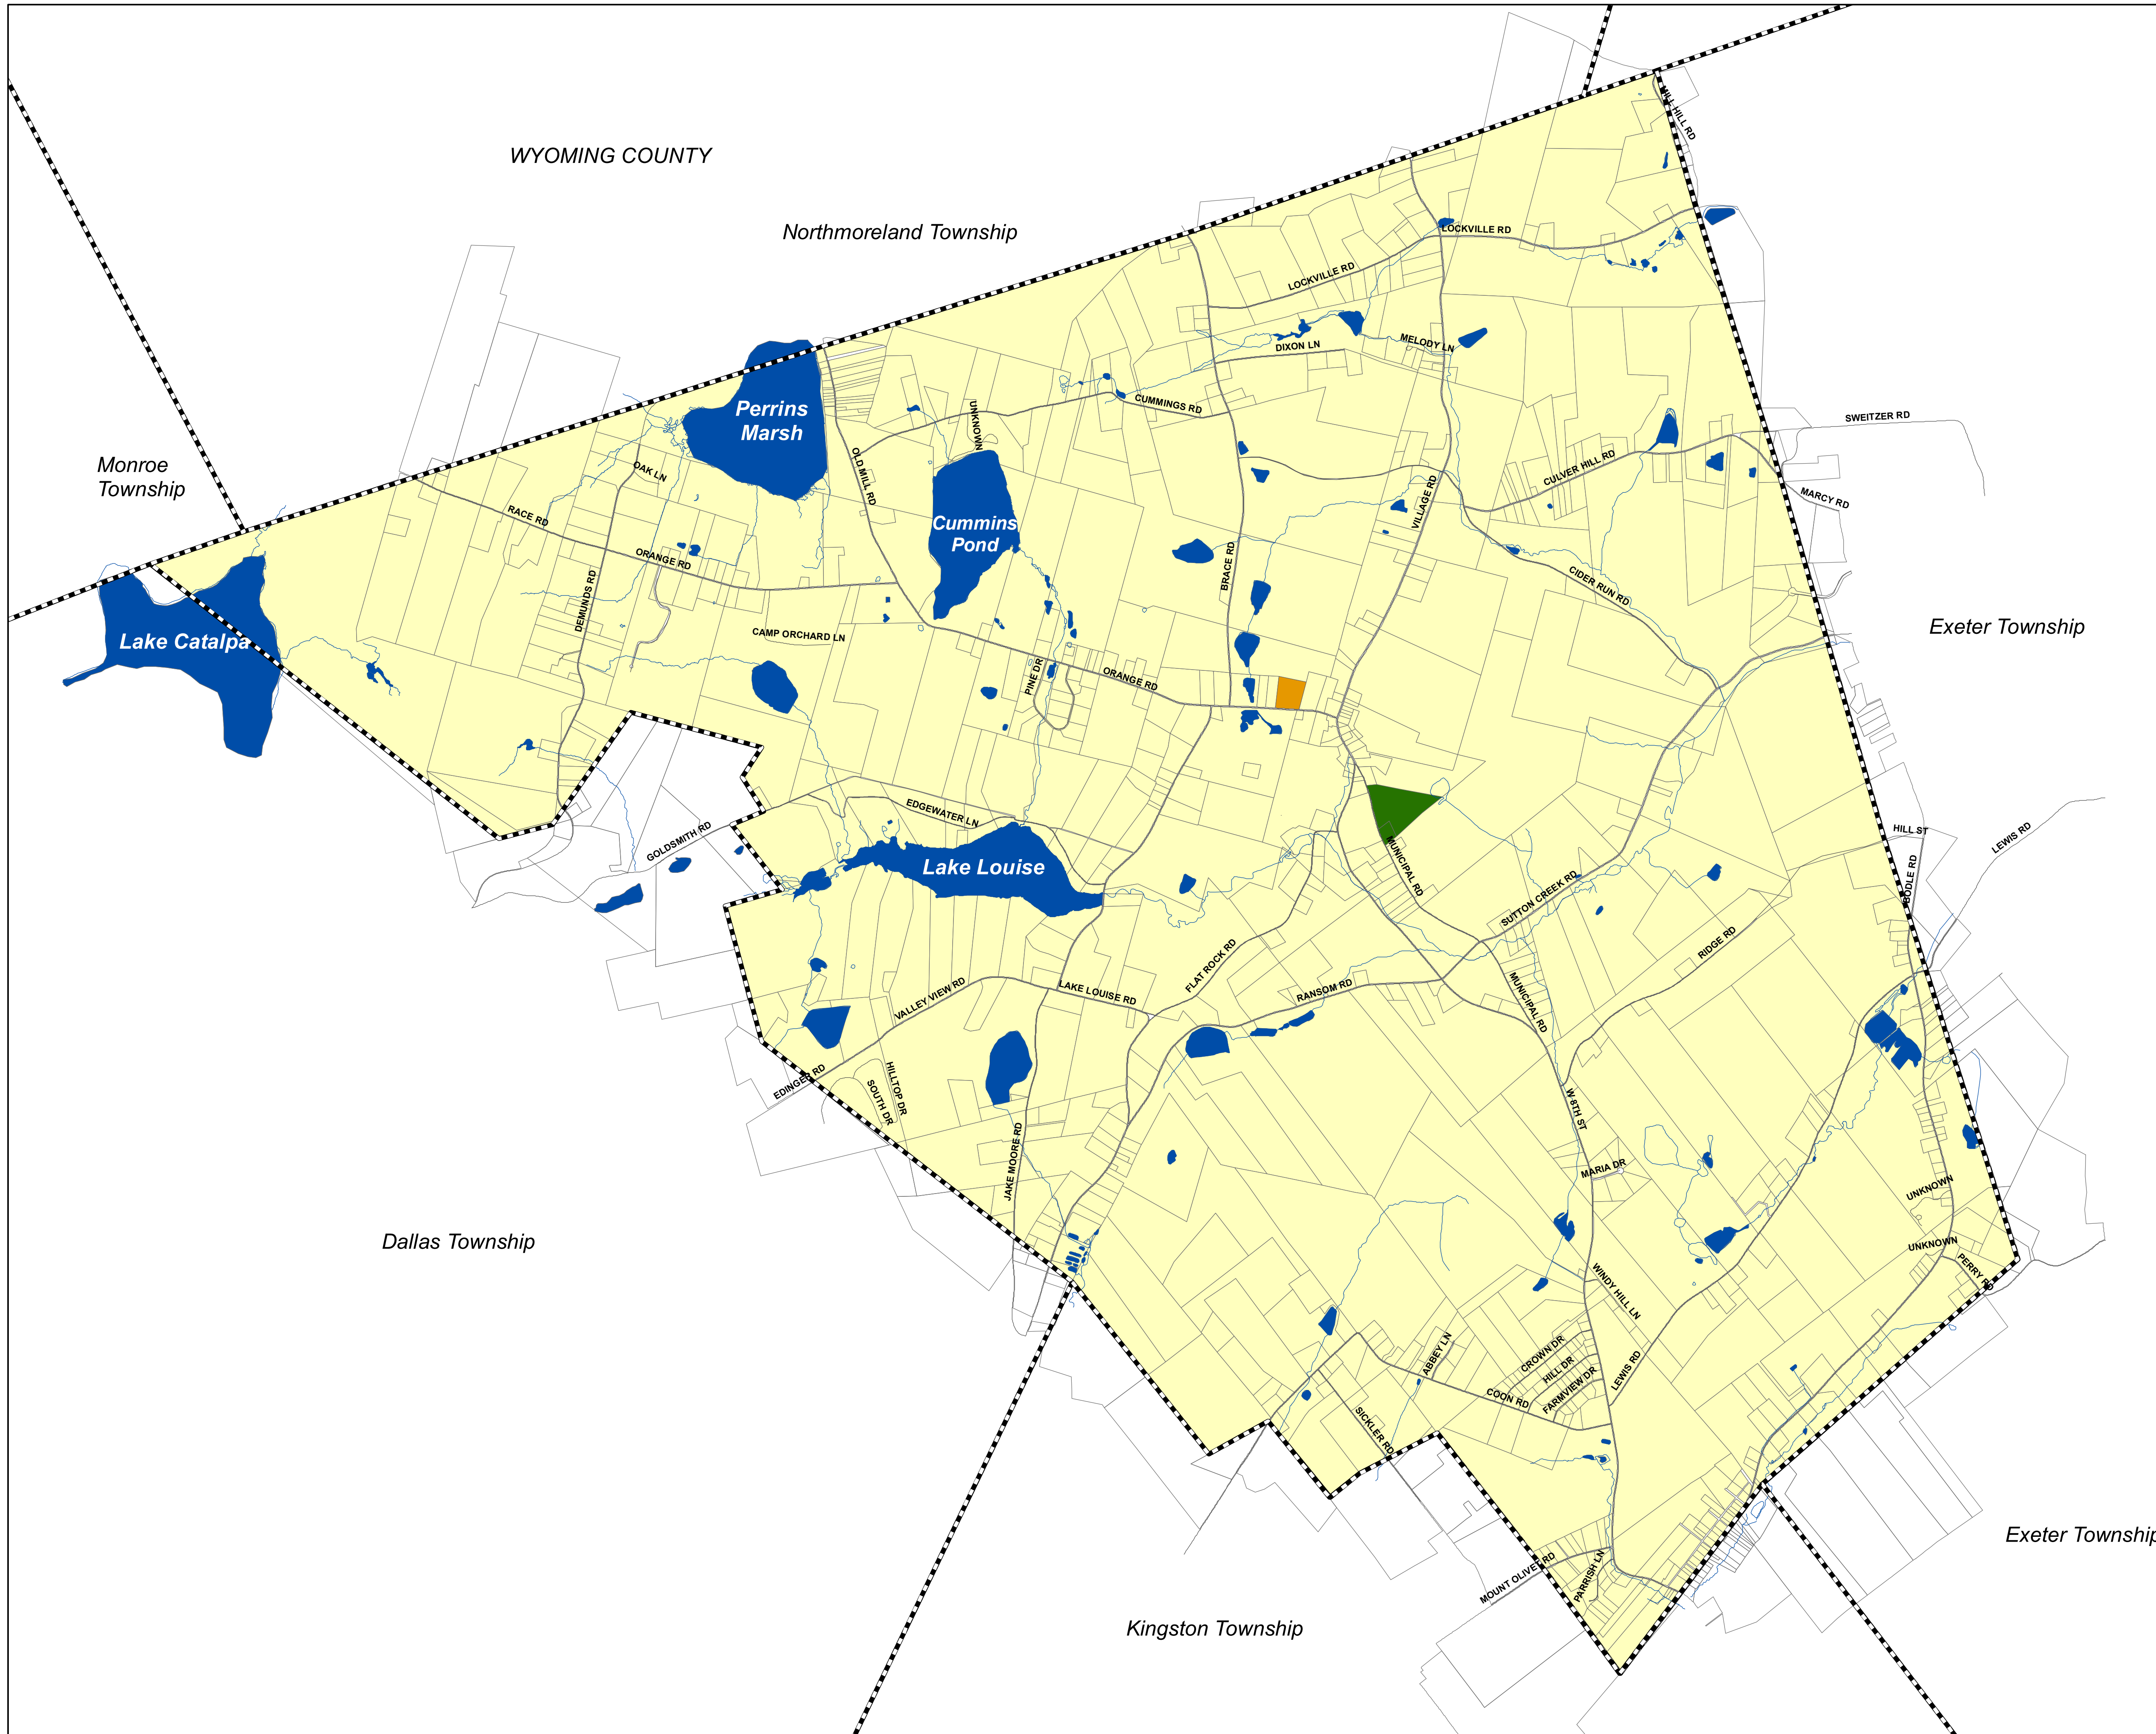

Parks & Recreation

Legend

-  Township Park
-  Fire Co. Ball Field - Potential Future Park
-  Parcels

Data Sources:
Base Features - Luzerne County, 2/2010
Parks & Recreation - Luzerne County
Tax Parcels, 2/2010

Franklin Township Comprehensive Plan

Franklin Township
Luzerne County, Pennsylvania

Map Prepared By:
Nanci Sarcinello, AICP
Sarcinello Planning & GIS Services
Swarthmore, Pennsylvania 19081

Date: July 5, 2011